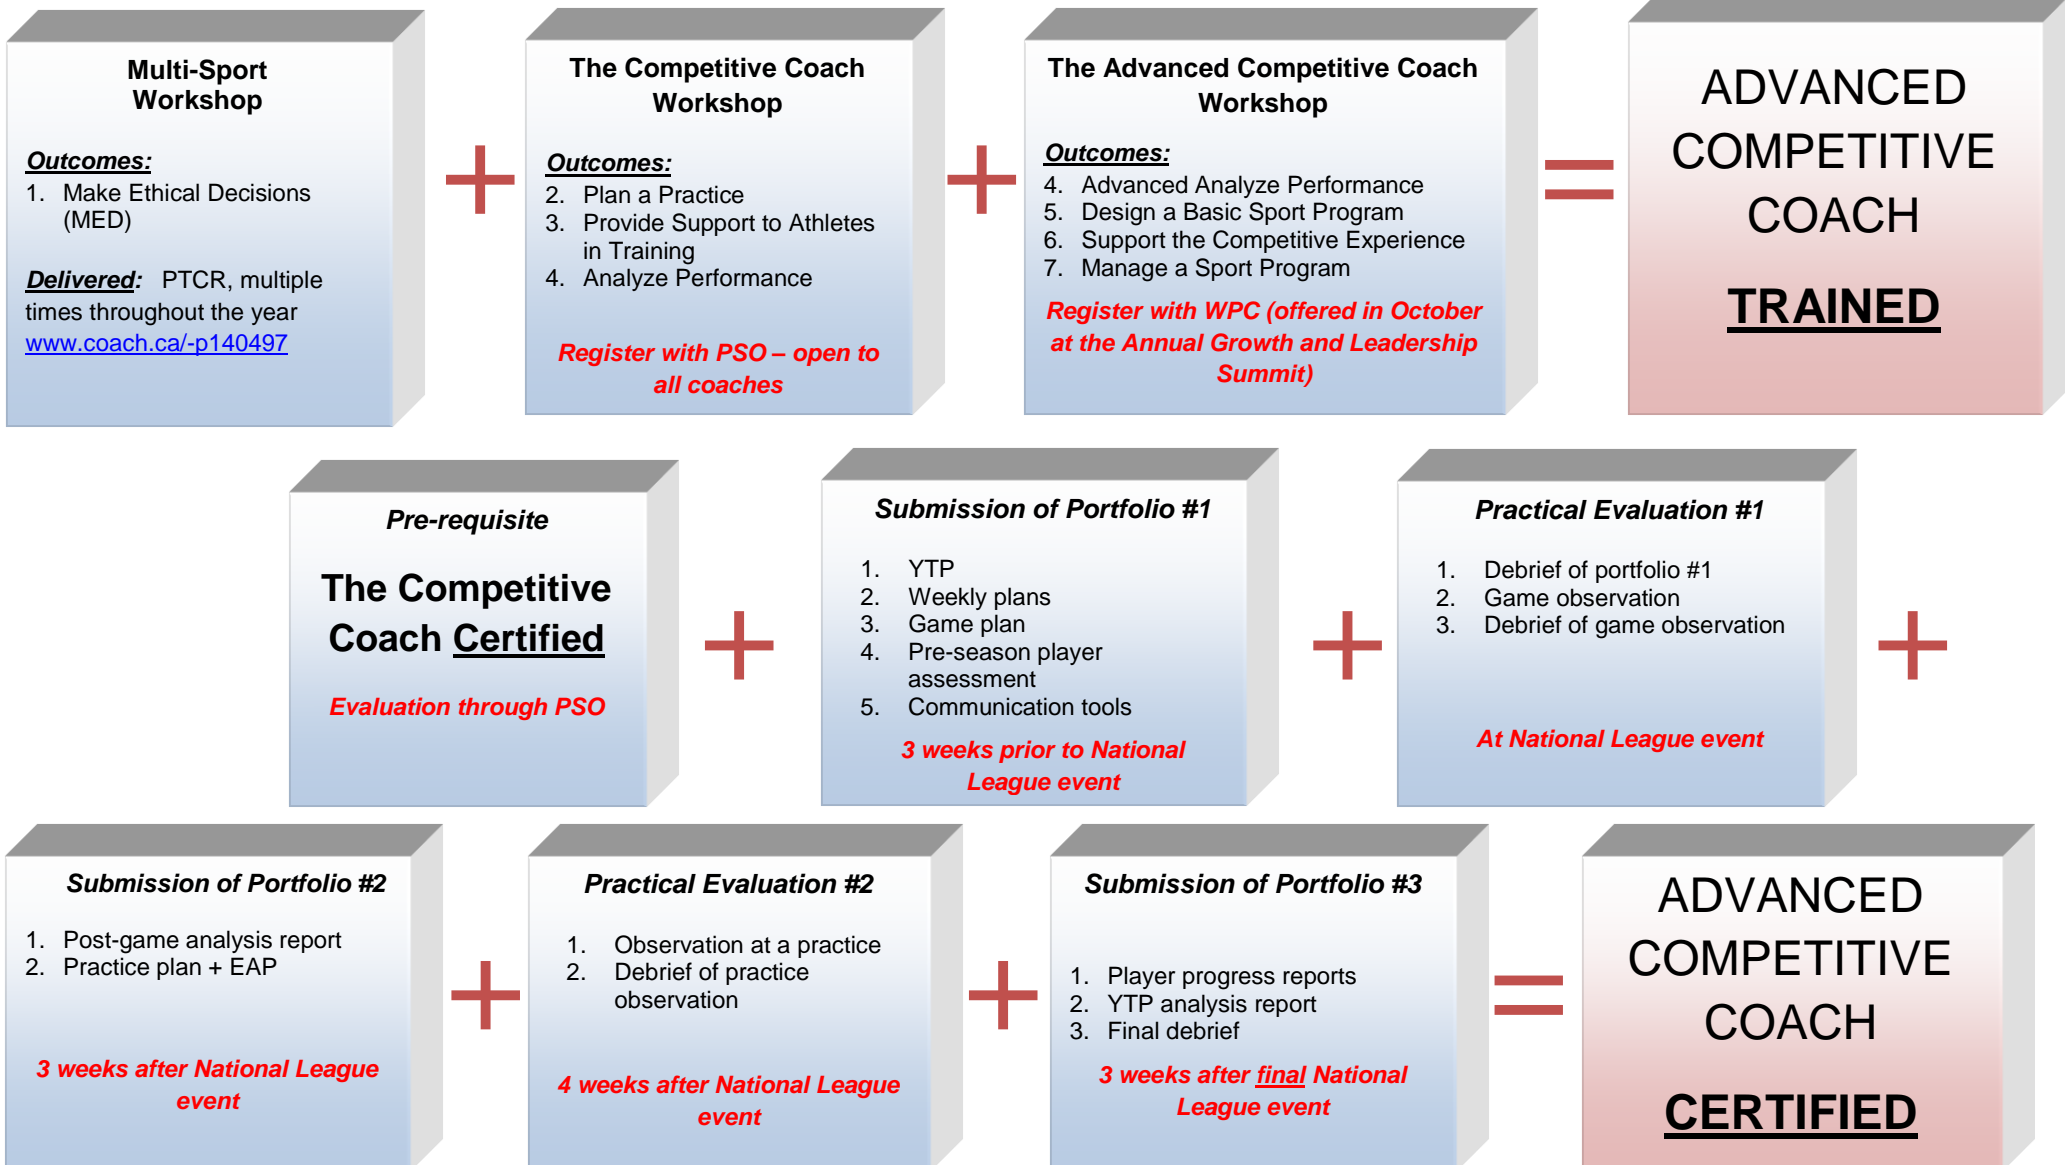

COMMUNITY CLUB COACH TRAINING PATHWAY

This context does not require Evaluation or Certification.
The Making Ethical Decisions module has been integrated into the workshop.

COMPETITIVE COACH TRAINING AND CERTIFICATION PATHWAY

Coaches are required to achieve 16 PD points within a 4-year period to maintain certification.

ADVANCED COMPETITIVE COACH TRAINING AND CERTIFICATION PATHWAY

Coaches are required to achieve 16 PD points within a 4-year period to maintain certification.